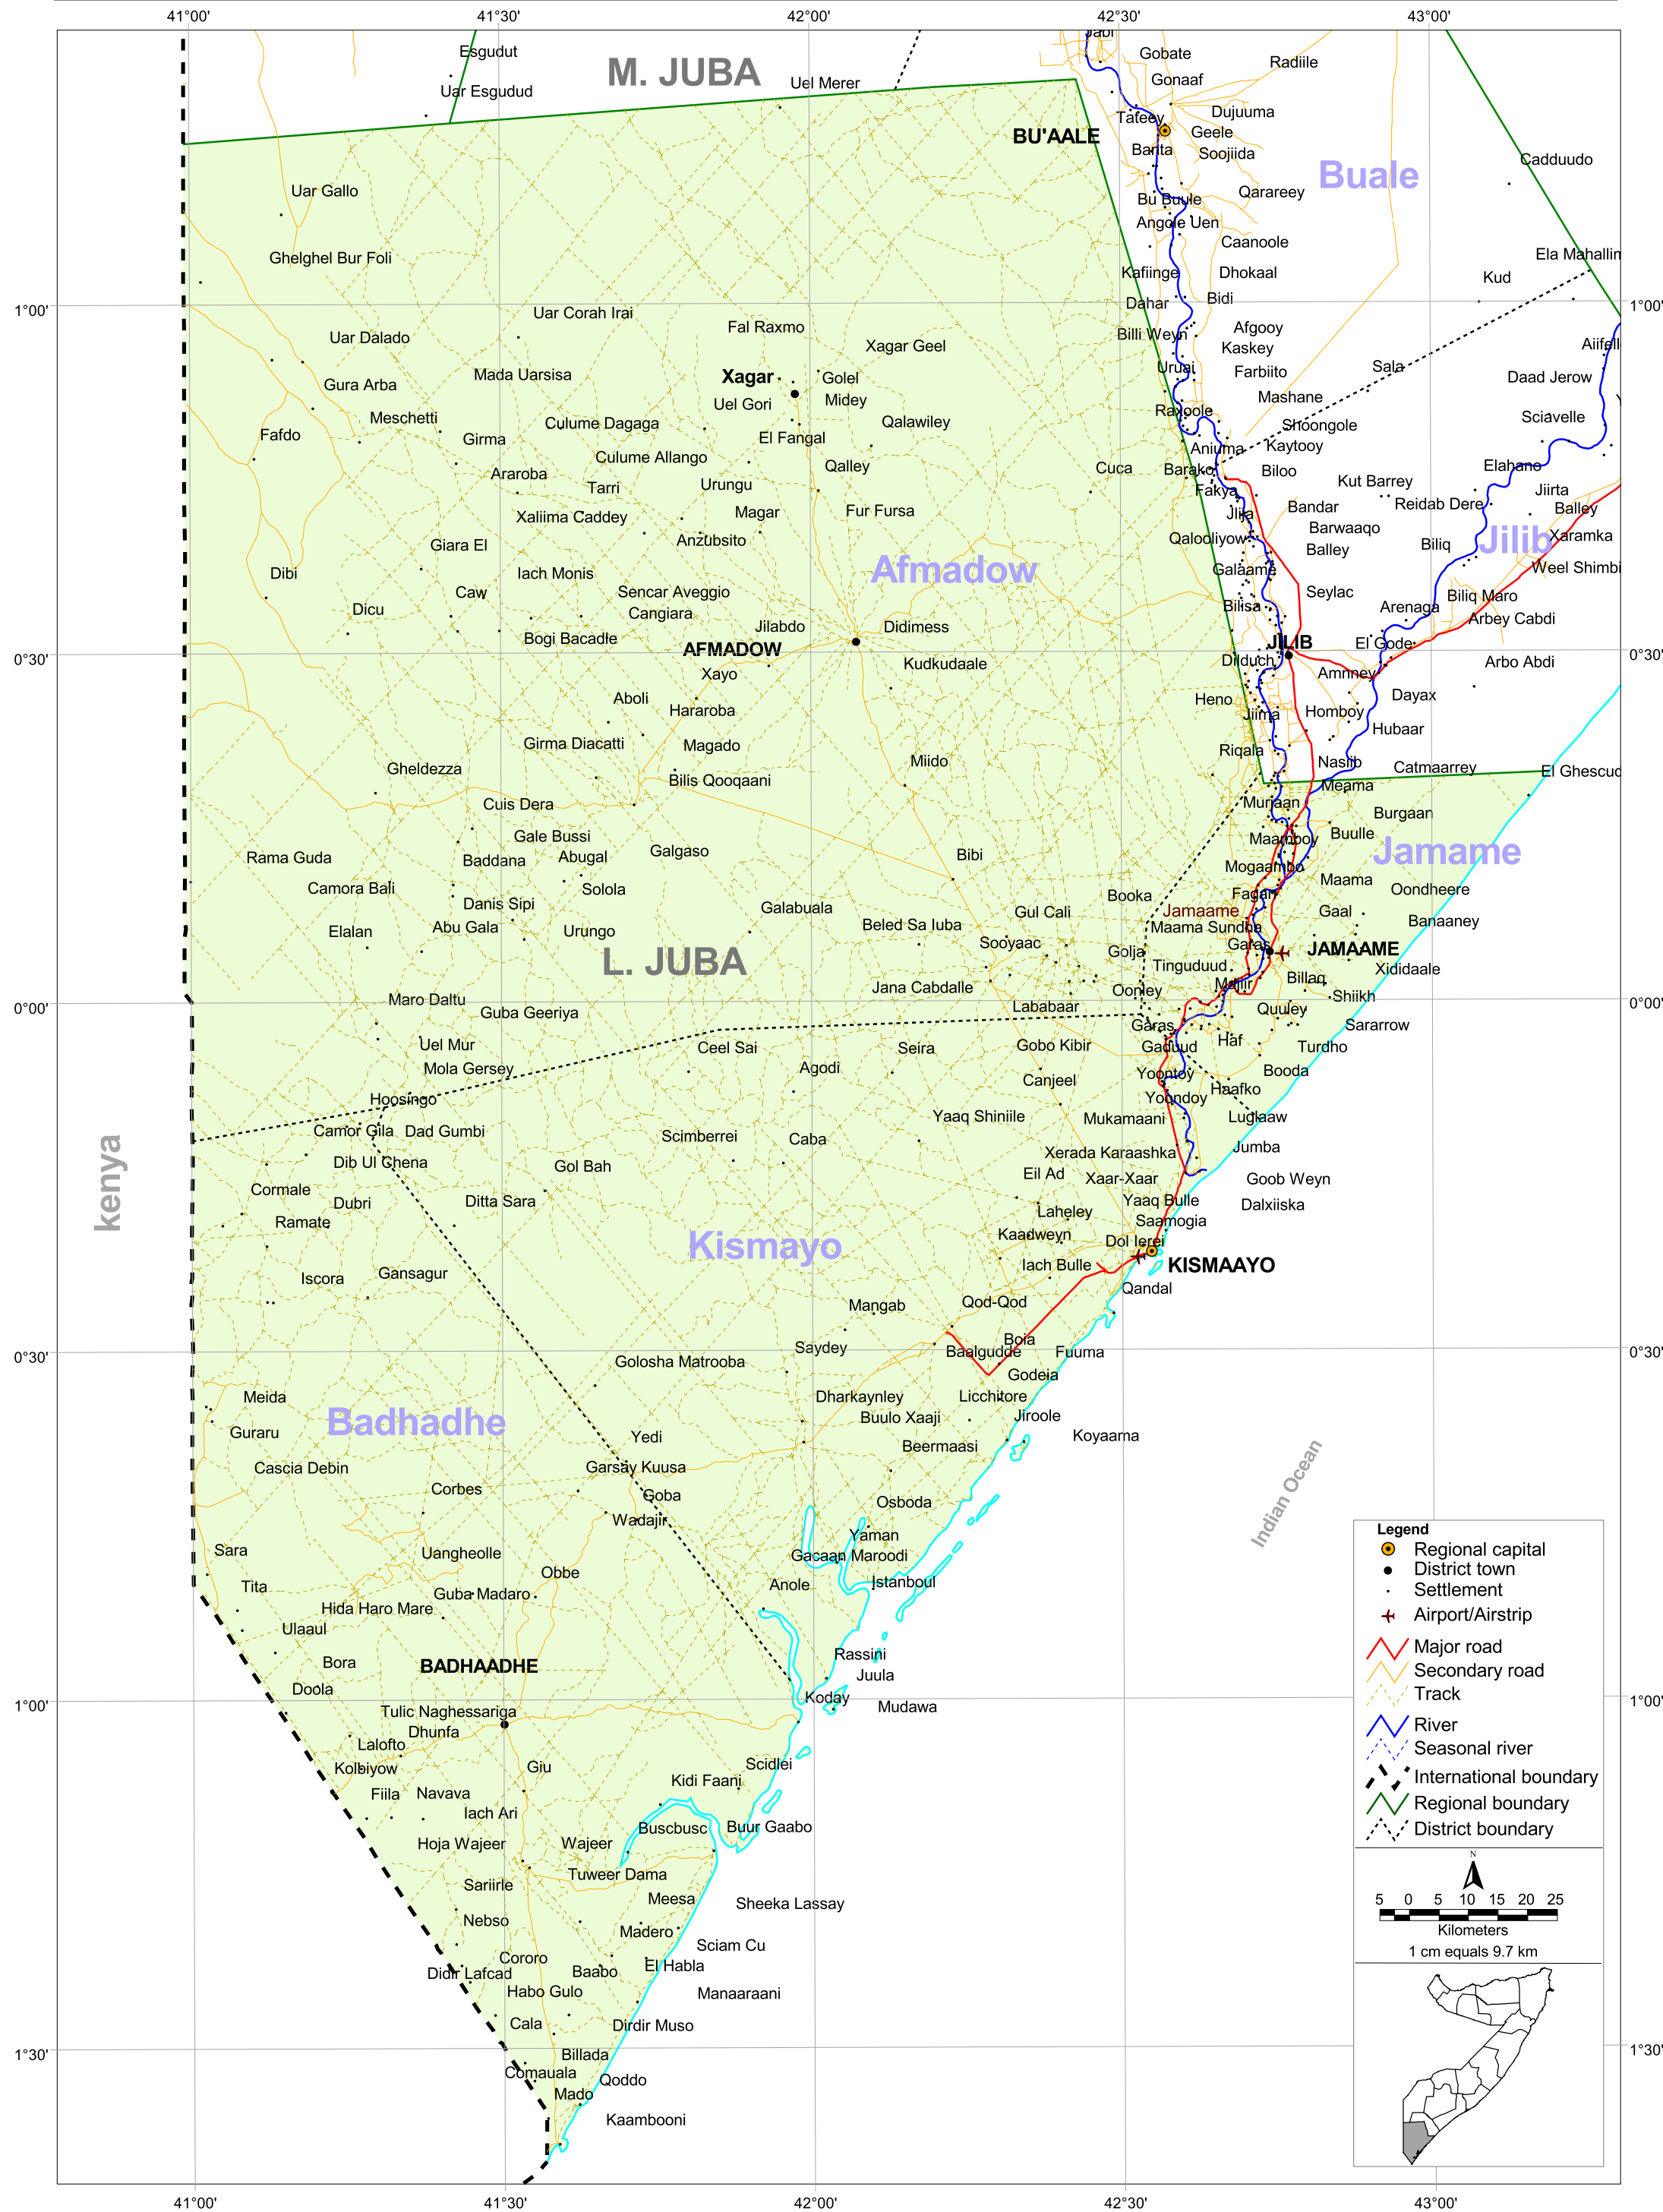

SOMALIA: LOWER JUBA REGION

Produced: September, 2005