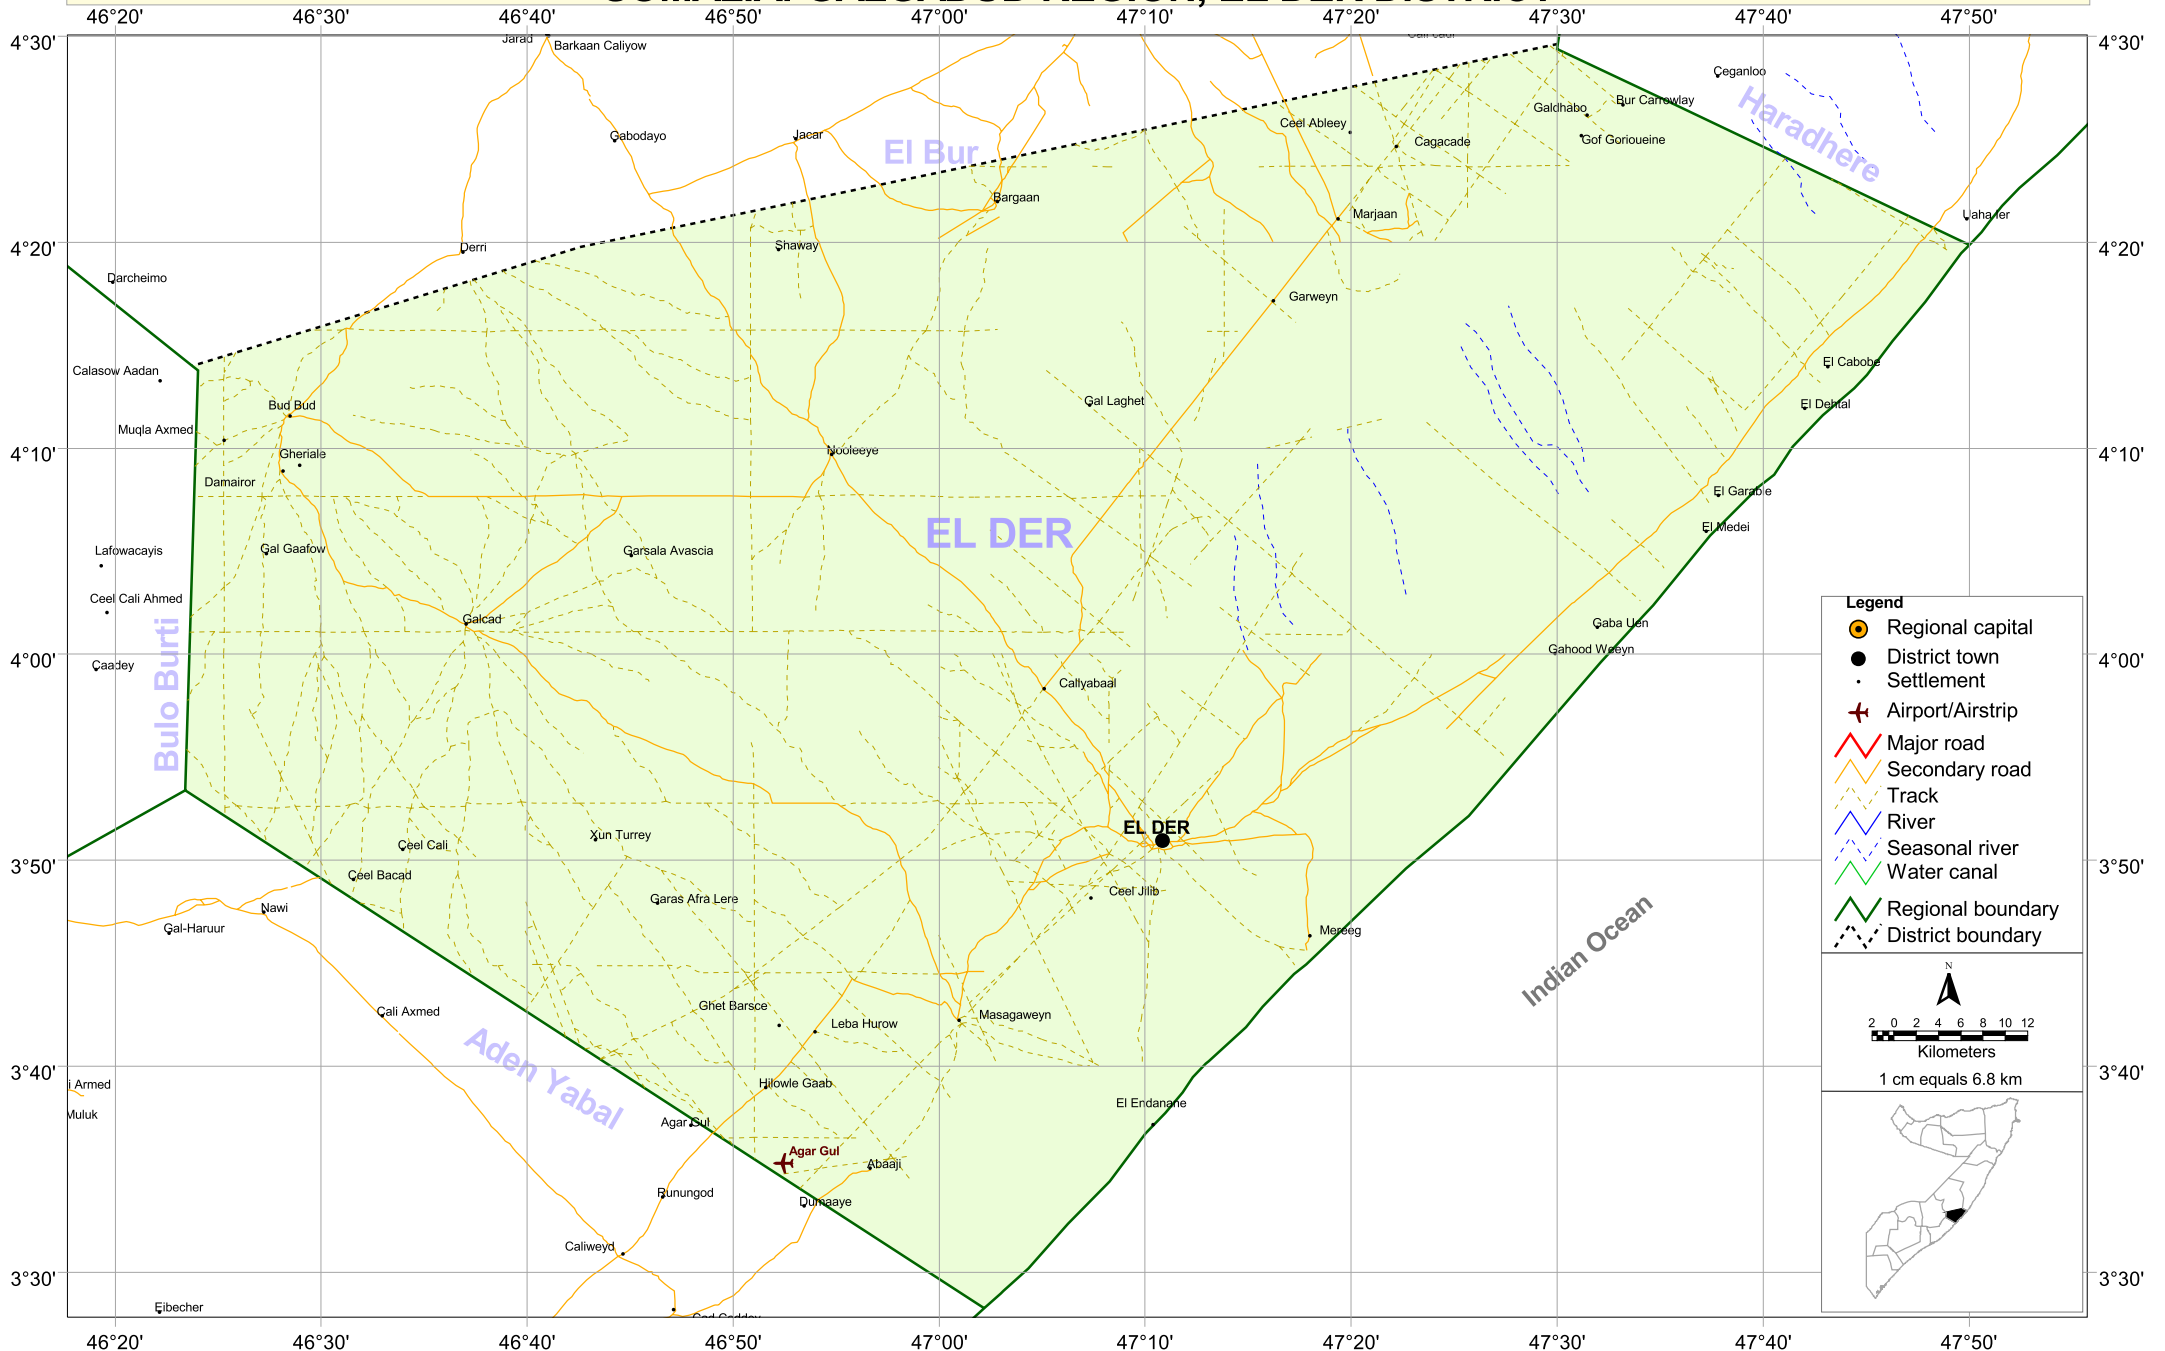

SOMALIA: GALGADUD REGION, EL DER DISTRICT

Legend

- Regional capital
- District town
- Settlement
- Airport/Airstrip
- Major road
- Secondary road
- Track
- River
- Seasonal river
- Water canal
- Regional boundary
- District boundary