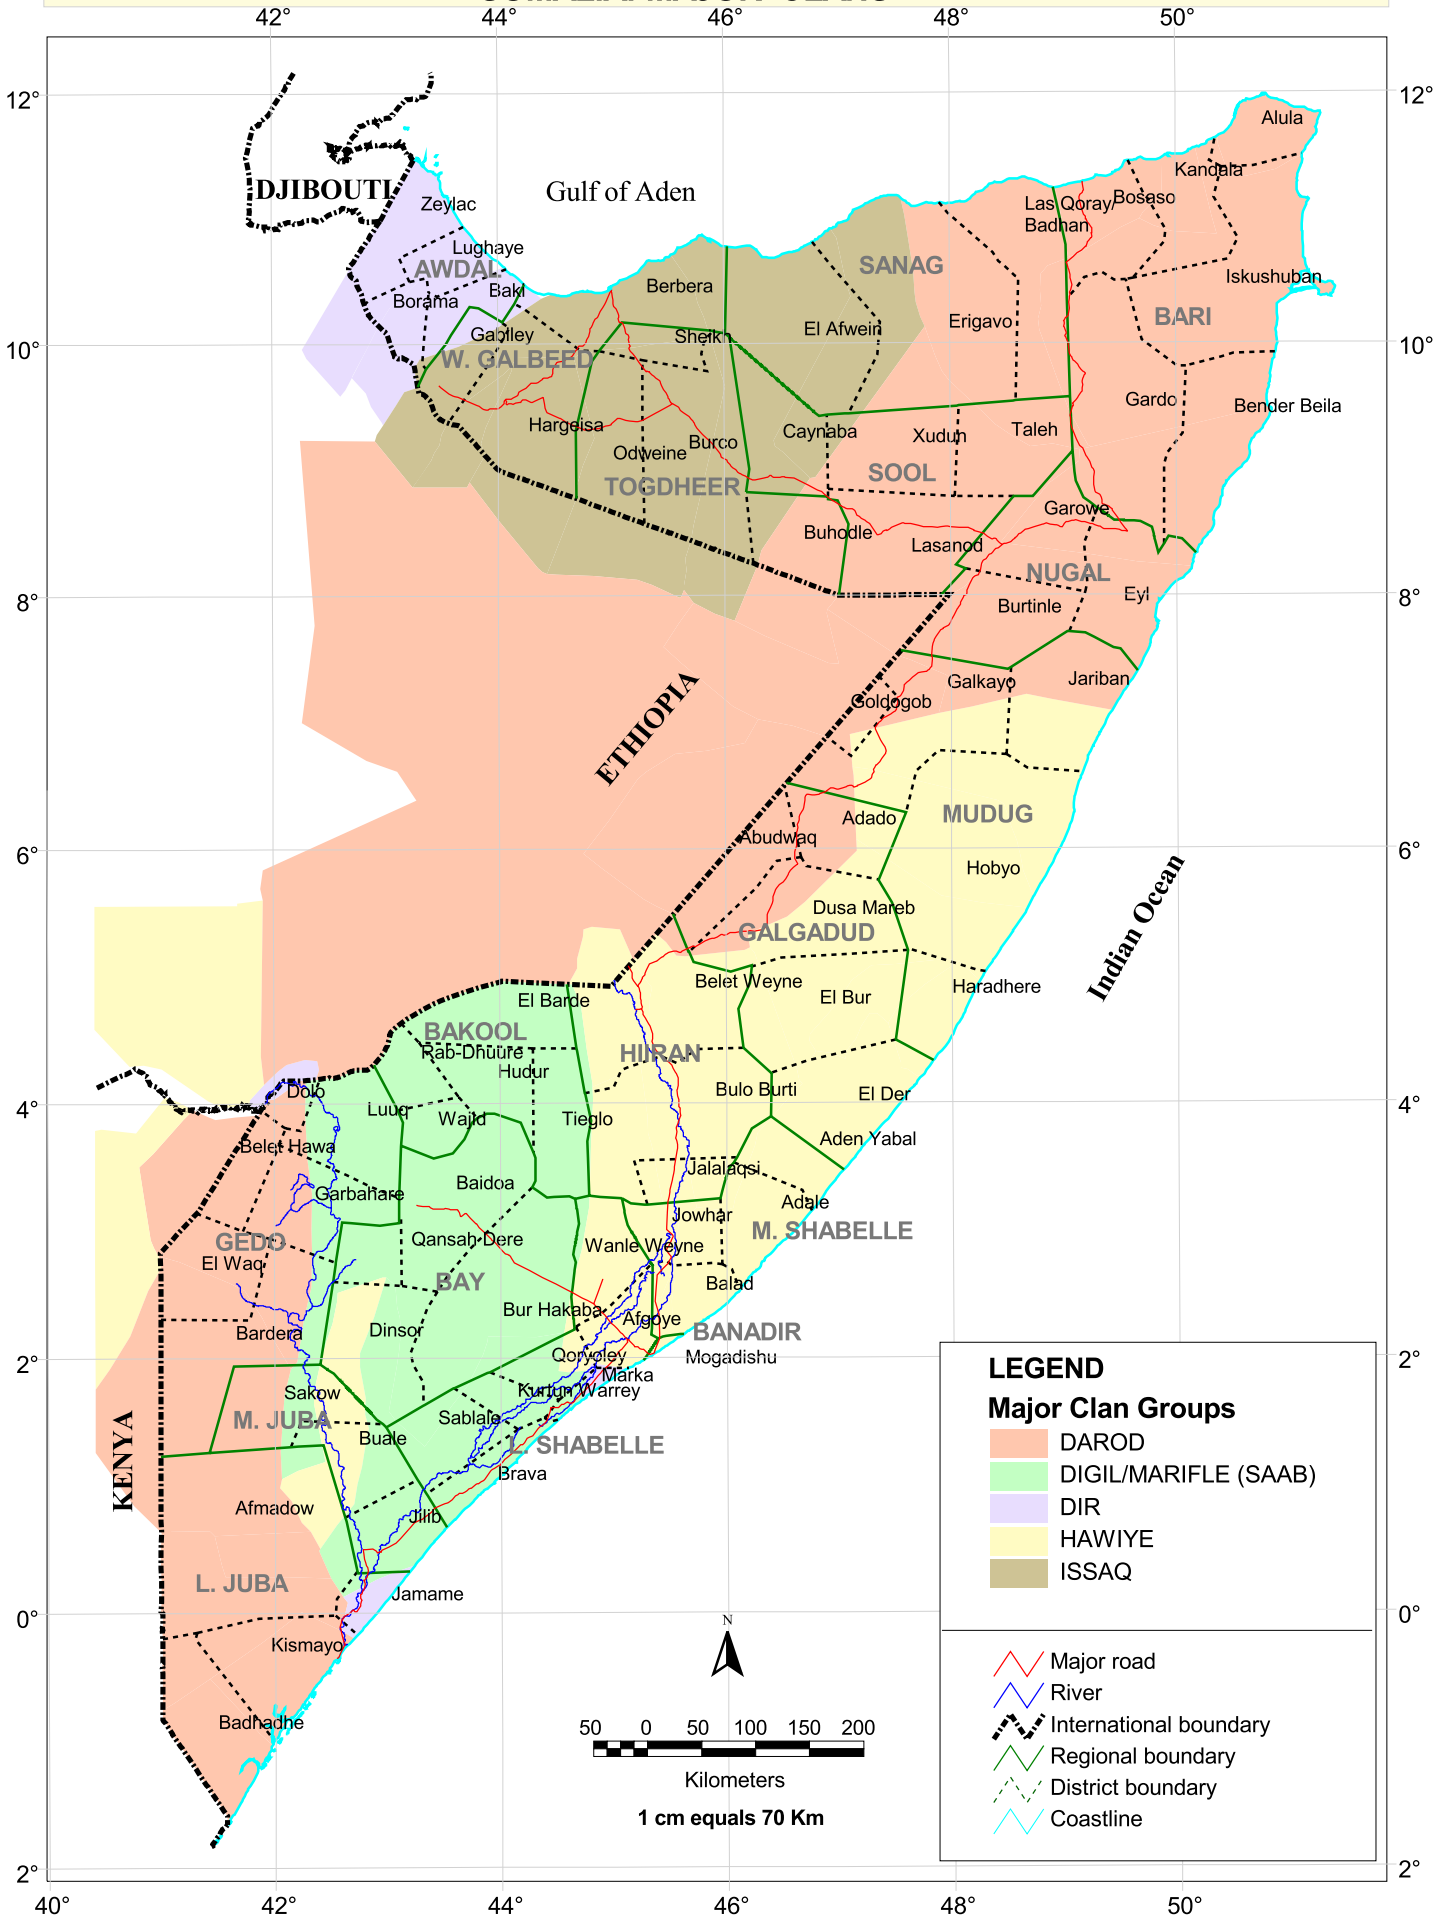

SOMALIA: MAJOR CLANS

LEGEND

Major Clan Groups

- DAROD
- DIGIL/MARIFLE (SAAB)
- DIR
- HAWIYE
- ISSAQ

- Major road
- River
- International boundary
- Regional boundary
- District boundary
- Coastline

Produced: February, 2005