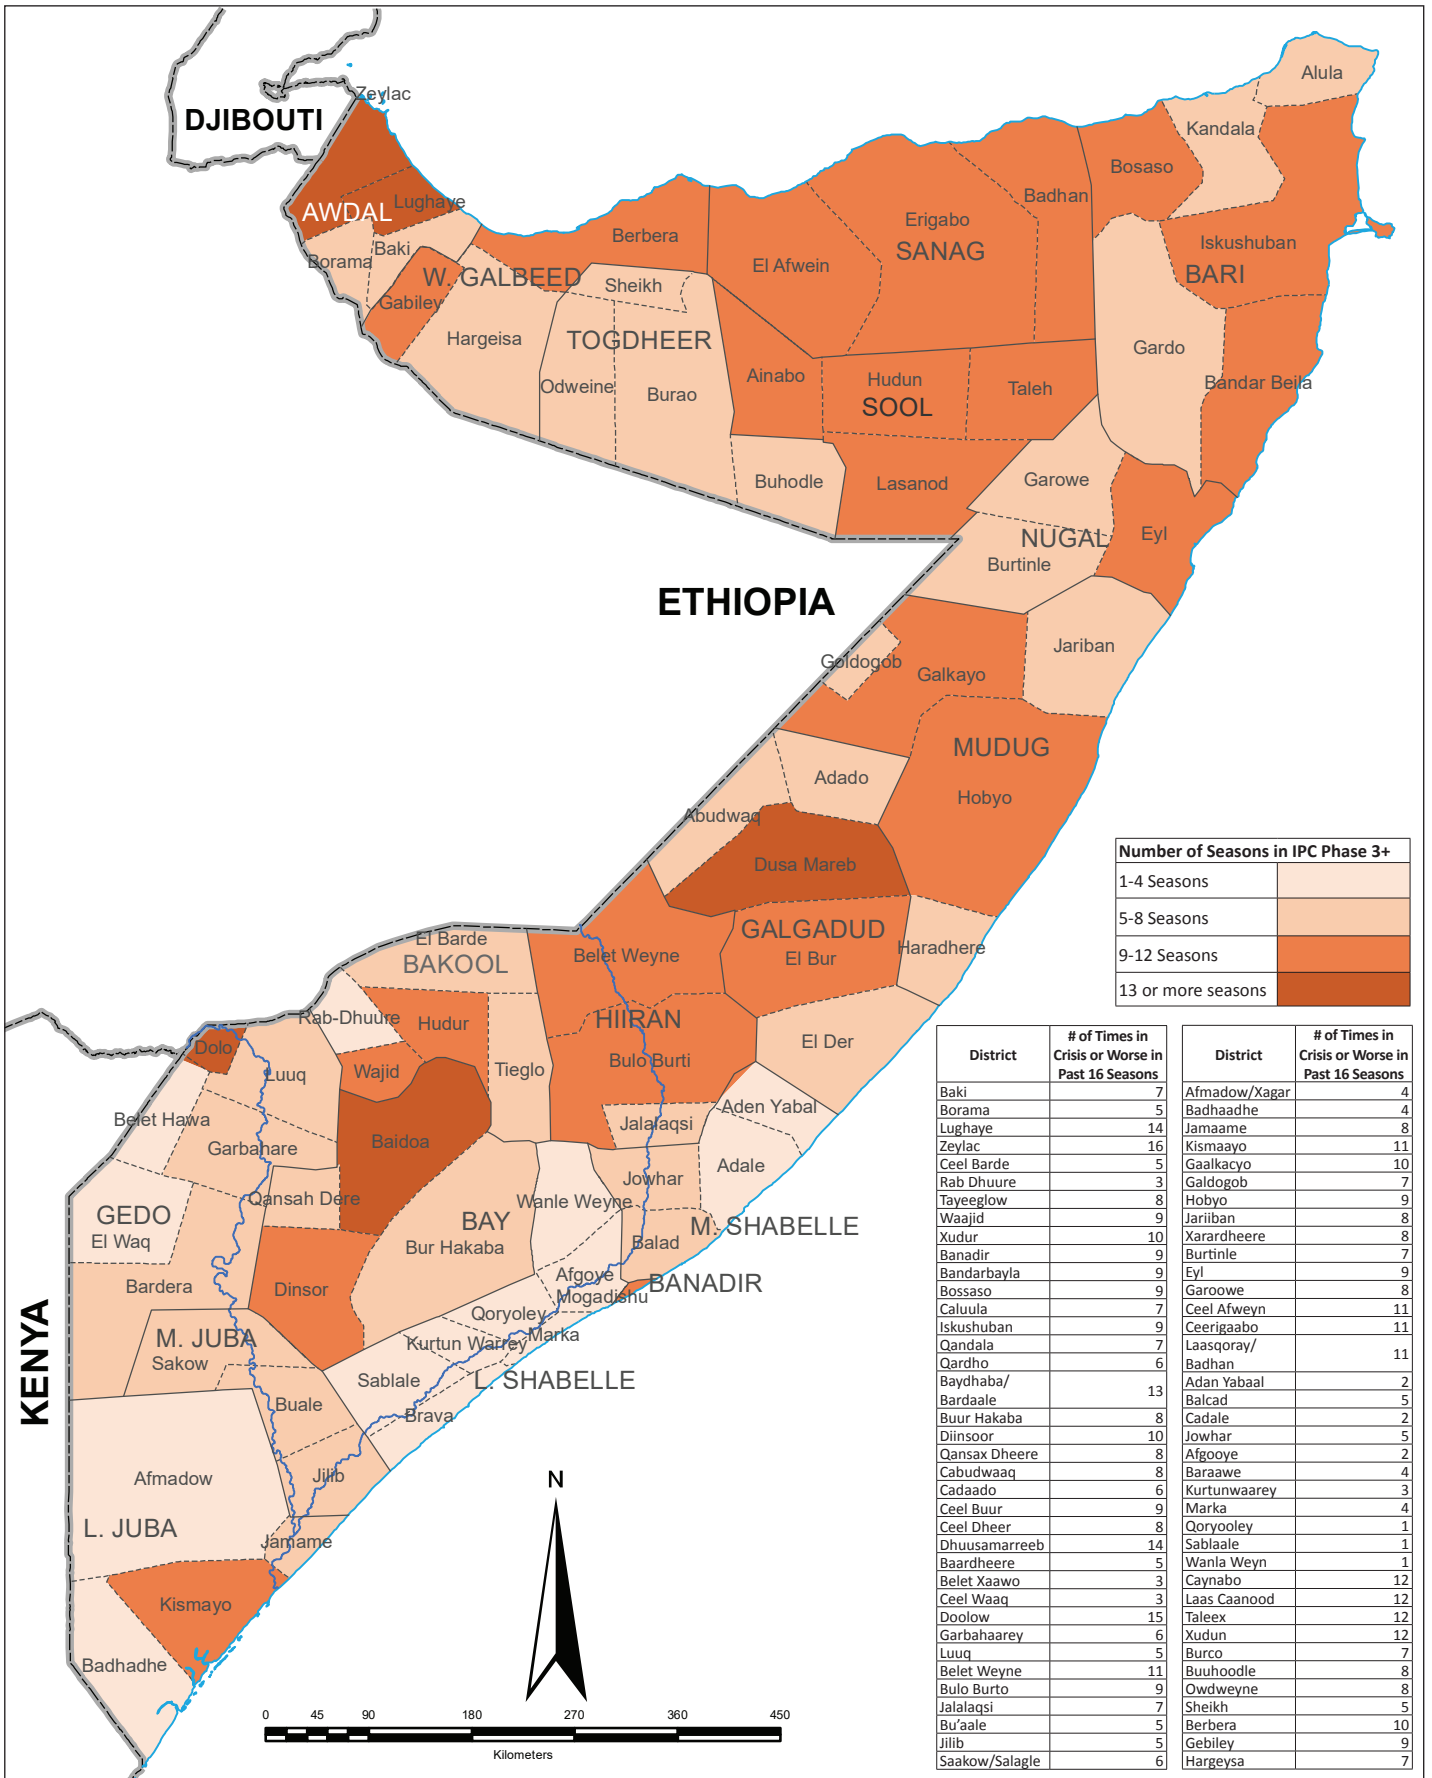

Number of Seasons a District was Classified in Crisis or Worse (IPC Phase 3 or higher), 2015 Post Gu - 2022 Post Deyr

KENYA