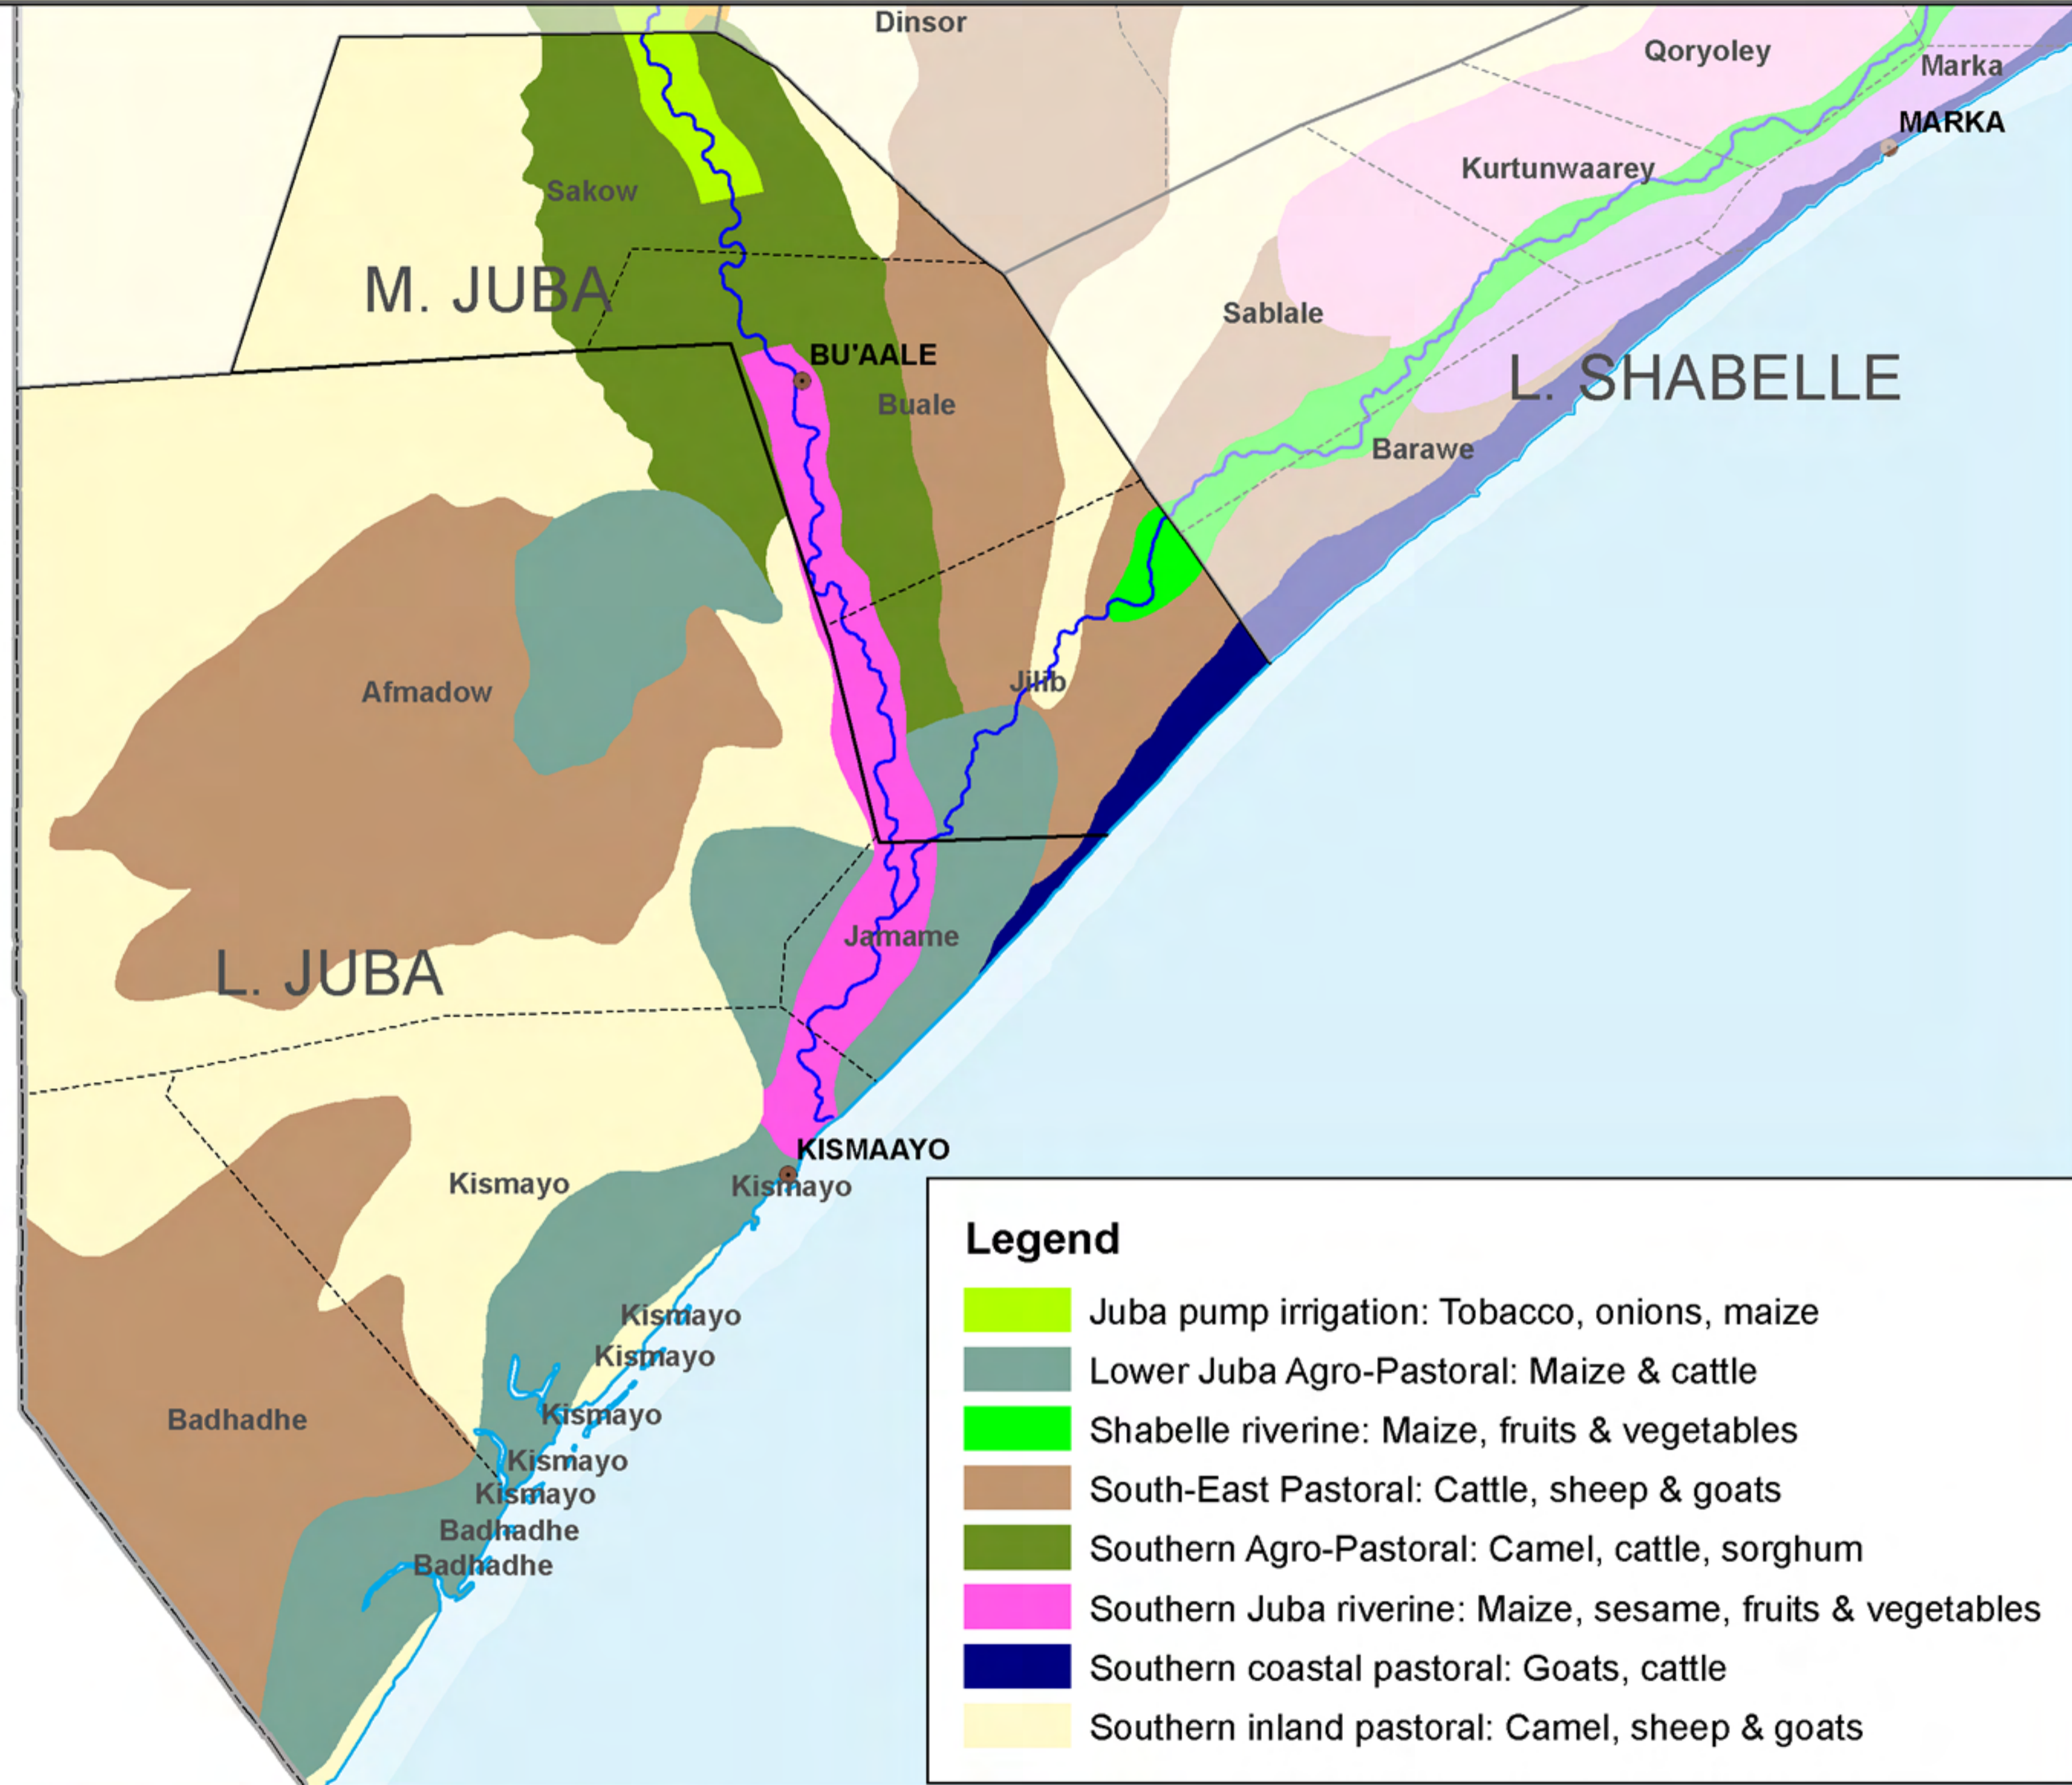

JUBA: LIVELIHOOD ZONES

KENYA

Legend

- Juba pump irrigation: Tobacco, onions, maize
- Lower Juba Agro-Pastoral: Maize & cattle
- Shabelle riverine: Maize, fruits & vegetables
- South-East Pastoral: Cattle, sheep & goats
- Southern Agro-Pastoral: Camel, cattle, sorghum
- Southern Juba riverine: Maize, sesame, fruits & vegetables
- Southern coastal pastoral: Goats, cattle
- Southern inland pastoral: Camel, sheep & goats