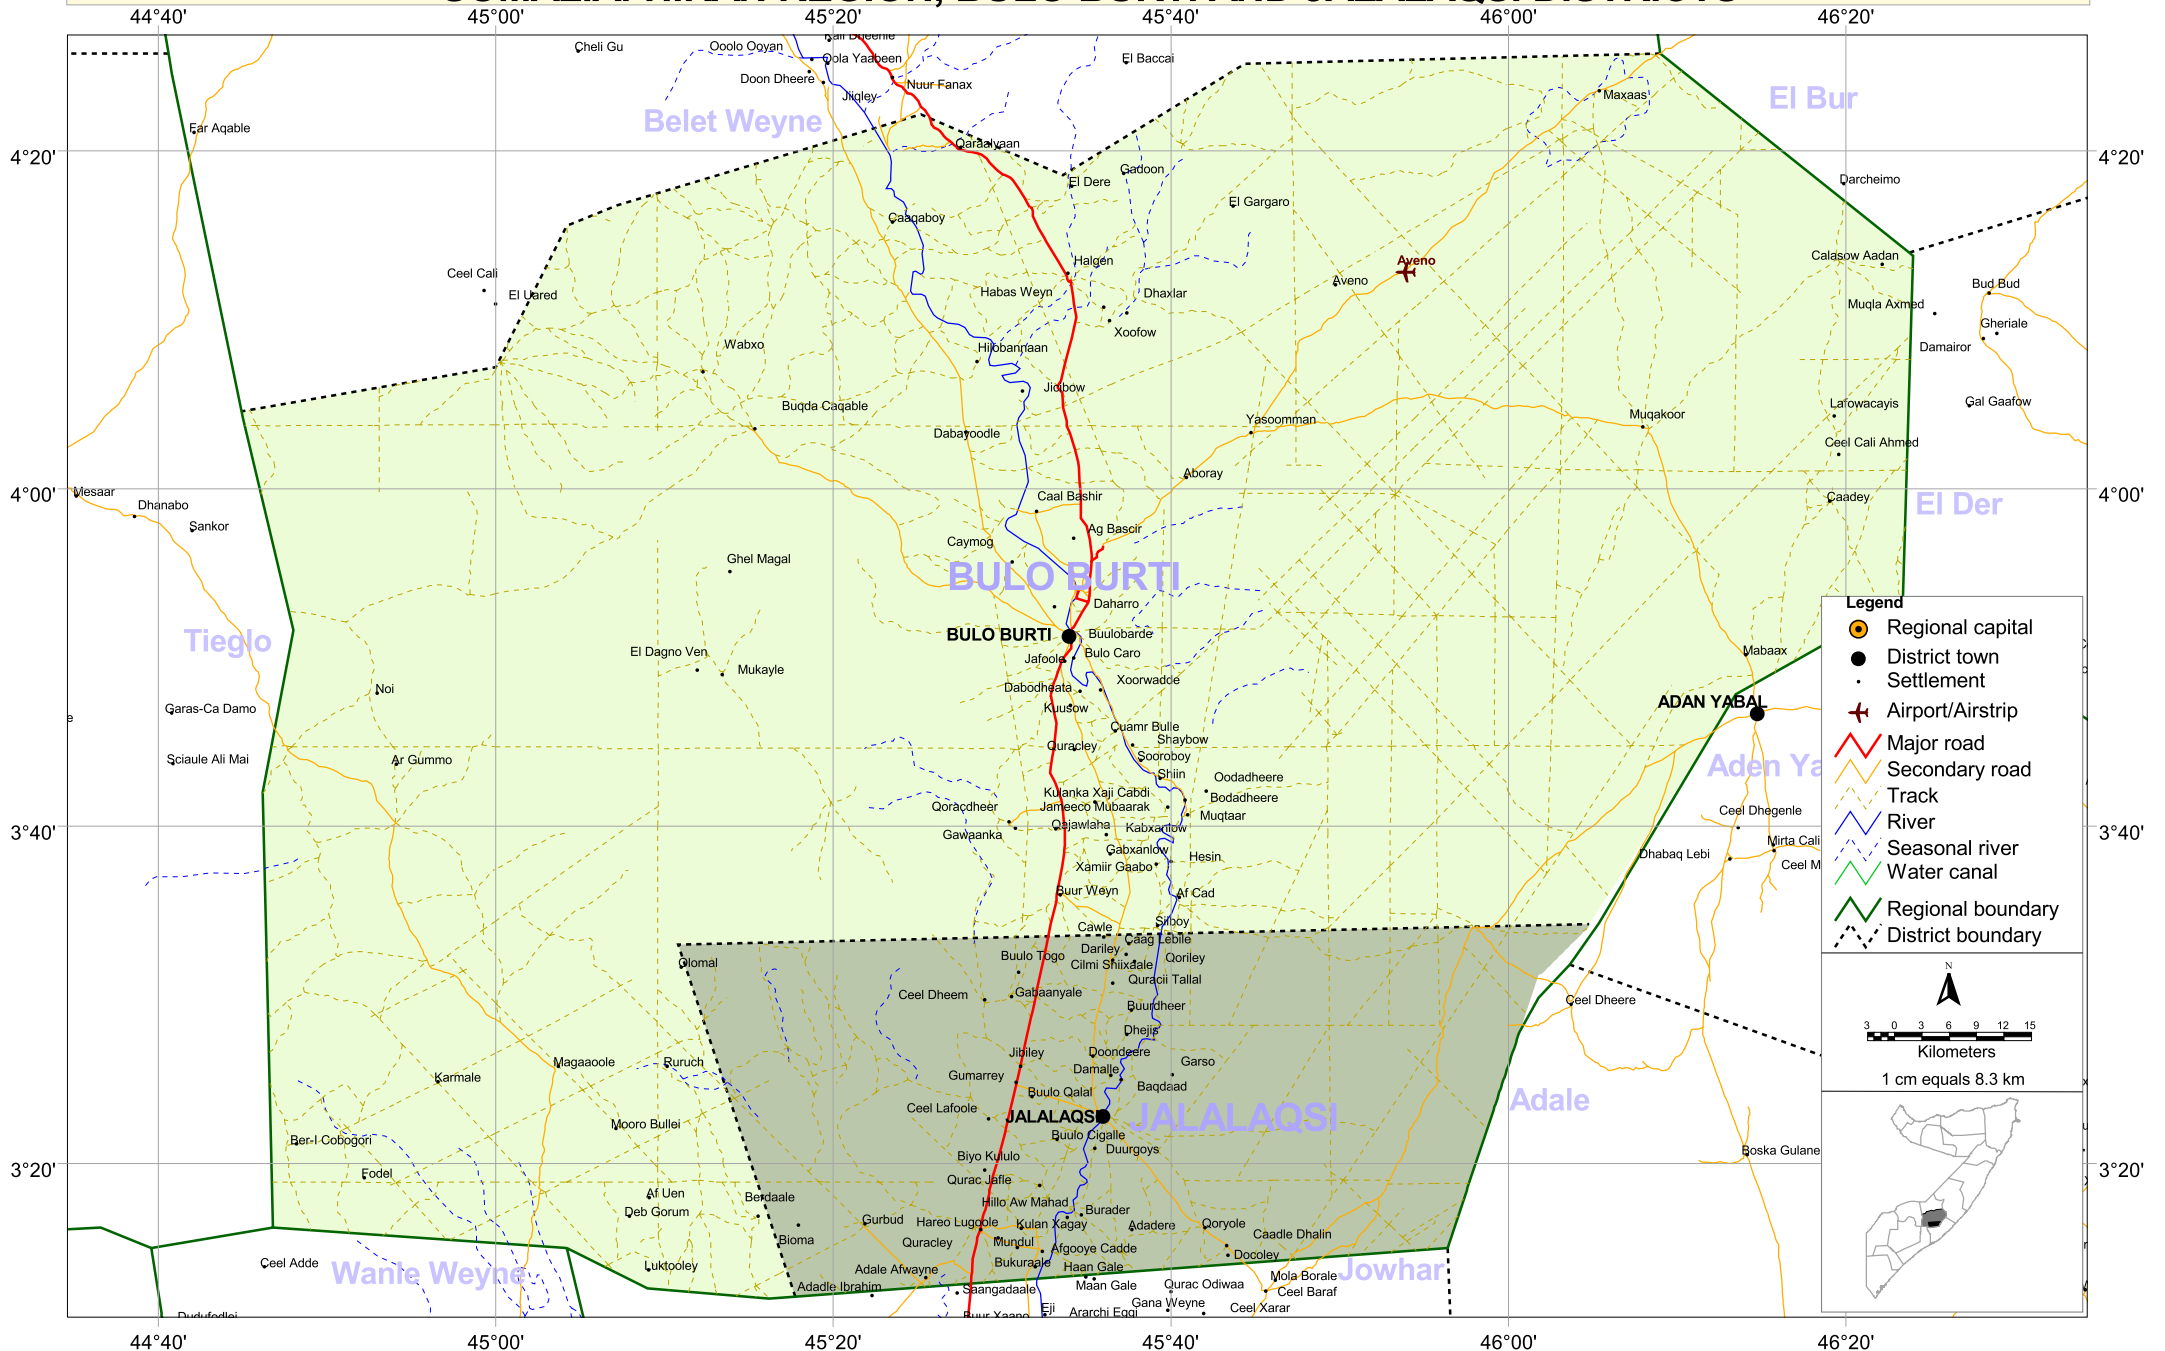

SOMALIA: HIRAN REGION, BULO BURTI AND JALALAQSI DISTRICTS

- Legend**
- Regional capital
 - District town
 - Settlement
 - Airport/Airstrip
 - Major road
 - Secondary road
 - Track
 - River
 - Seasonal river
 - Water canal
 - Regional boundary
 - District boundary

Produced: June, 2005

Food Security Analysis Unit - Somalia [Http://www.fsasomali.org](http://www.fsasomali.org)
 P.O. Box 1230 Village Market, Nairobi, Kenya Email: fsauiinfo@fsau.or.ke tel: 254-20-3745734 fax: 254-20-3740598
 FSAU is managed by FAO, funded by EC and USAID-Somalia FSAU Partners are FEWS, WFP, FAO, UNOCHA SCF-UK, UNICEF, CARE, UNDP
 The boundaries and names on these maps do not imply official endorsement or acceptance by the United Nations. The regional & District boundaries reflect those endorsed by the Government of the Republic of Somalia in 1986.