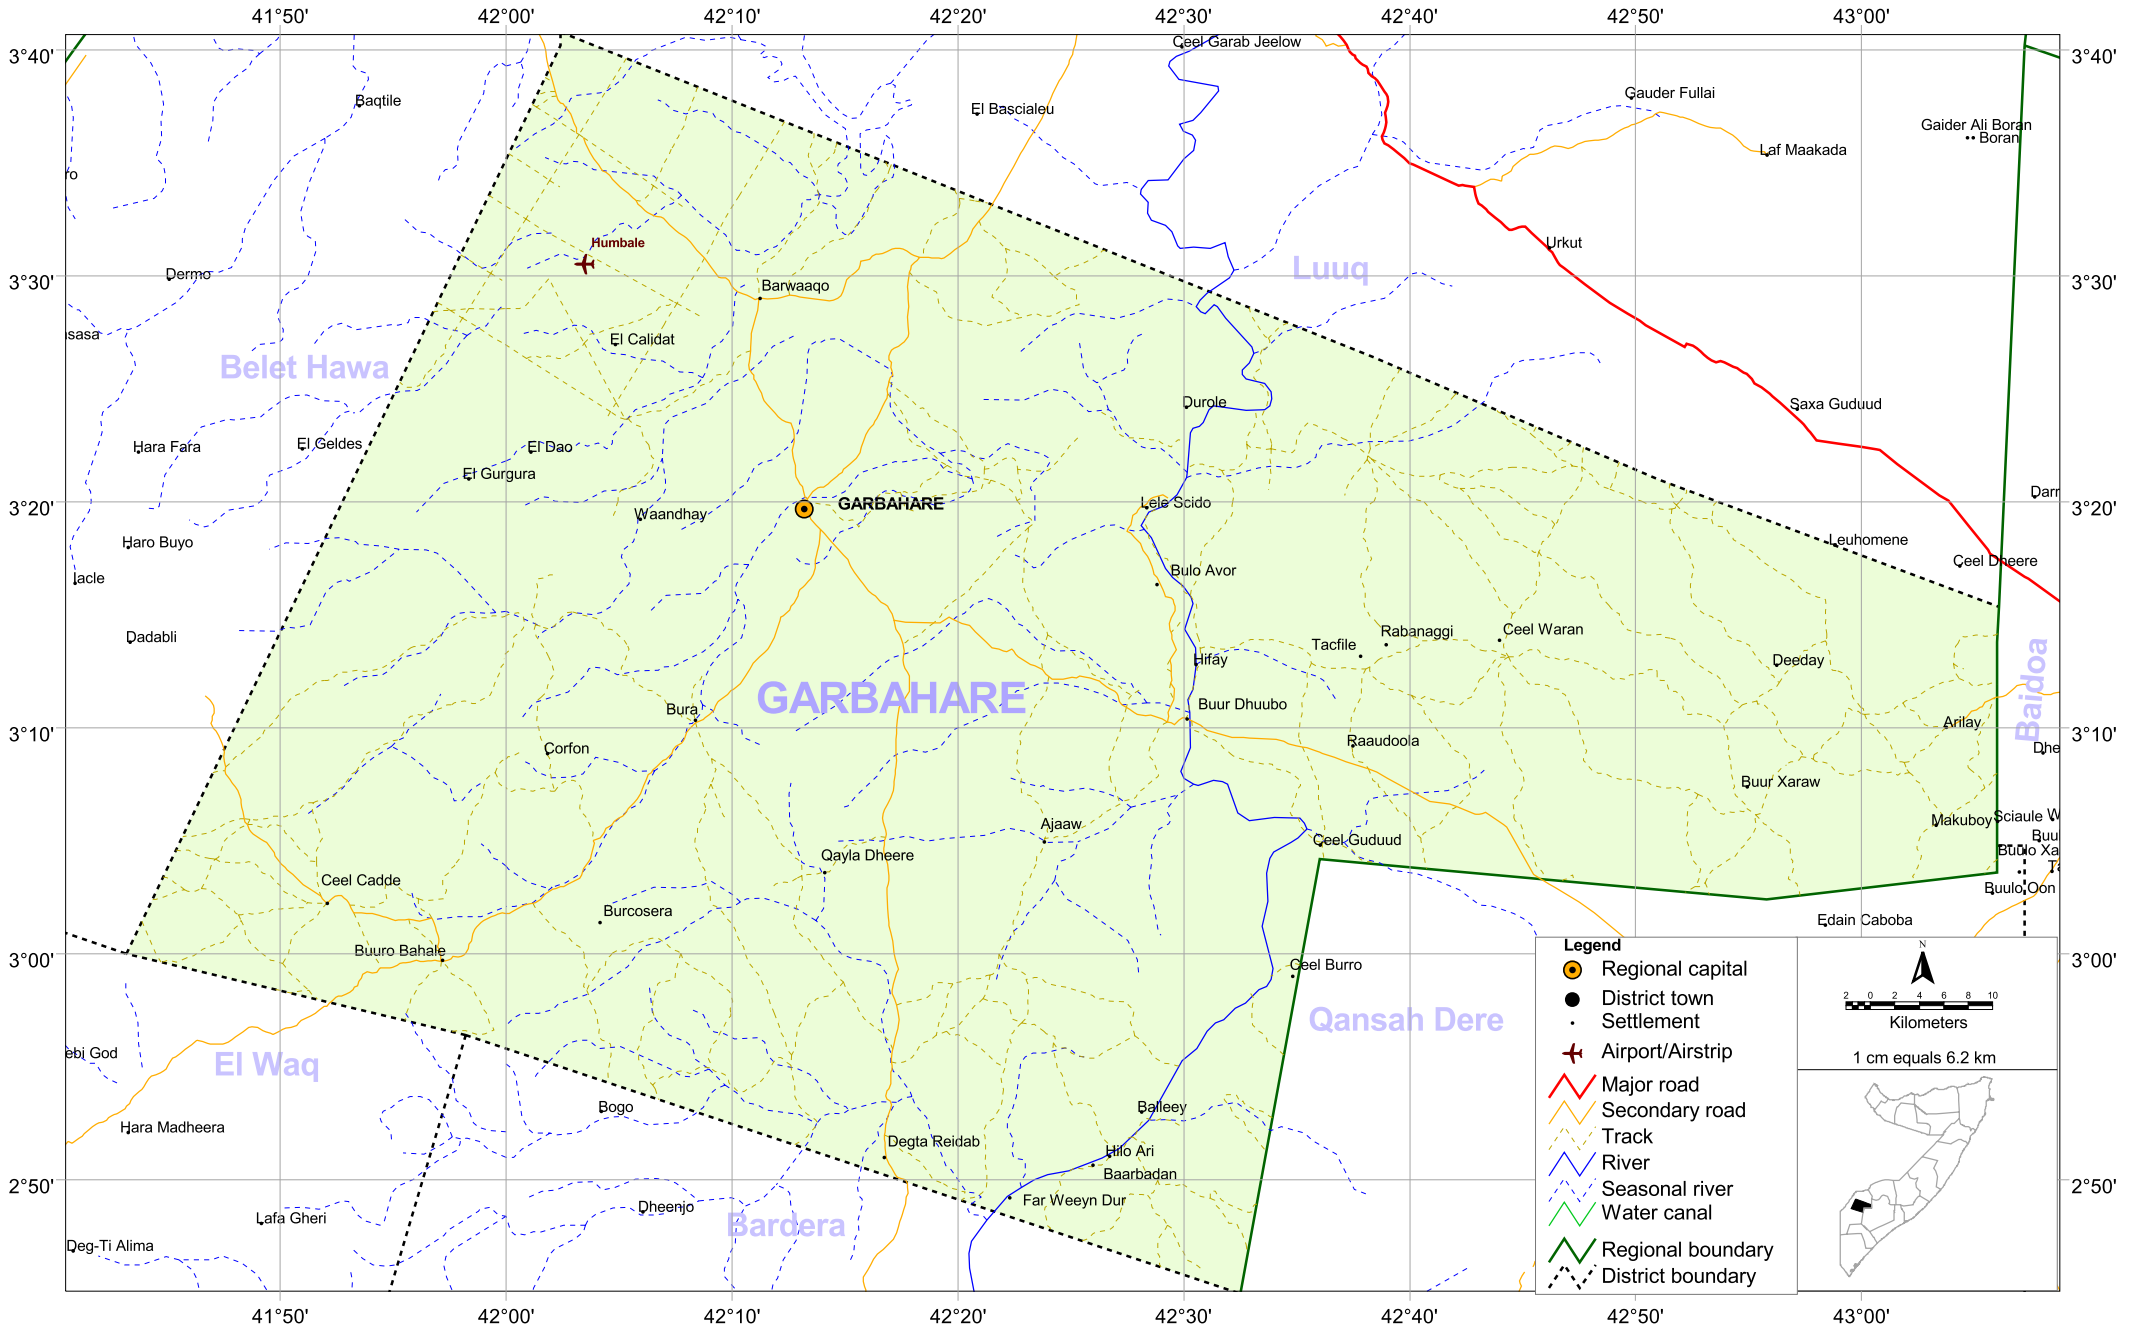

SOMALIA: GEDO REGION, GARBAHARE DISTRICT

Legend

- Regional capital
- District town
- Settlement
- ✈ Airport/Airstrip
- Major road
- Secondary road
- - - Track
- River
- - - Seasonal river
- Water canal
- Regional boundary
- - - District boundary

N

Kilometers

1 cm equals 6.2 km

Produced: June, 2005

Food Security Analysis Unit - Somalia <http://www.fsasomali.org>
 P.O. Box 1230 Village Market, Nairobi, Kenya Email: fsauinfo@fsau.or.ke tel: 254-20-3745734 fax: 254-20-3740598
 FSAU is managed by FAO, funded by EC and USAID-Somalia FSAU Partners are FEWS, WFP, FAO, UNOCHA SCF-UK, UNICEF, CARE, UNDP
 The boundaries and names on these maps do not imply official endorsement or acceptance by the United Nations. The regional & District boundaries reflect those endorsed by the Government of the Republic of Somalia in 1986.