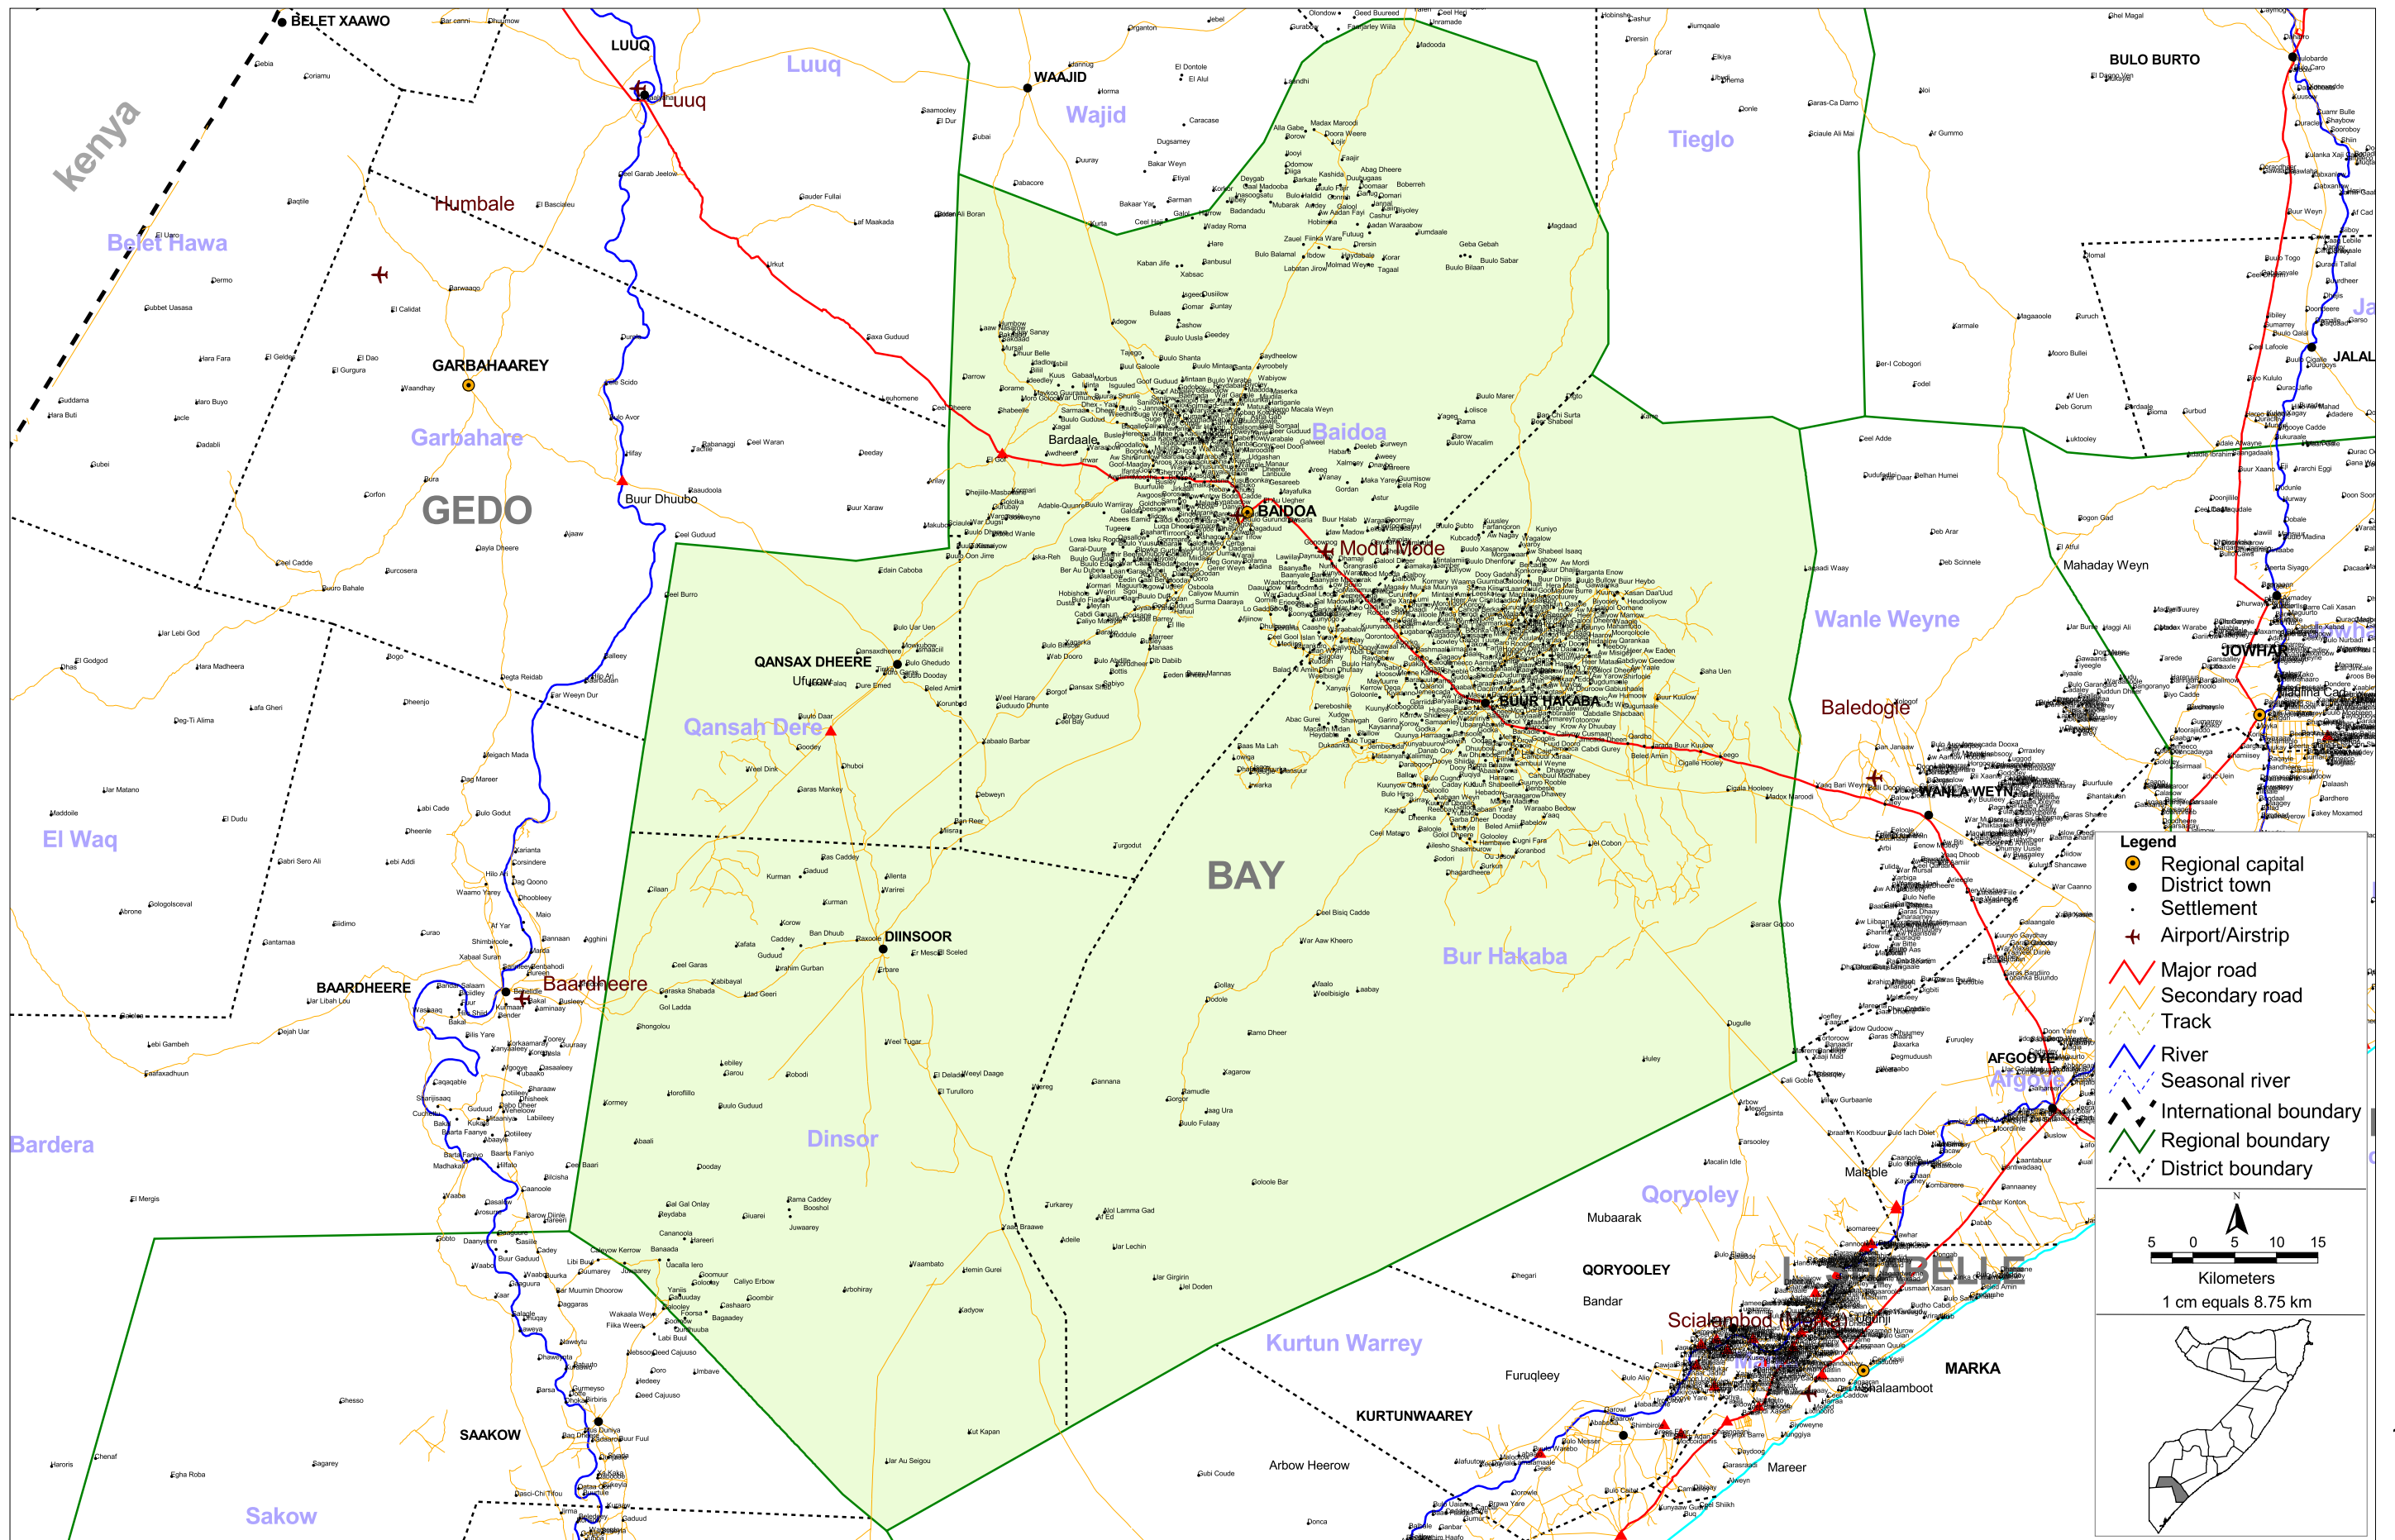

SOMALIA: BAY REGION

Legend

- Regional capital
- District town
- Settlement
- ✈ Airport/Airstrip
- Major road
- Secondary road
- Track
- River
- Seasonal river
- - - International boundary
- Regional boundary
- - - District boundary

1:12000

Produced: September, 2005

Food Security Analysis Unit - Somalia <http://www.fsasomali.org>
 P.O. Box 1230 Village Market, Nairobi, Kenya Email: fsaainfo@fsau.or.ke tel: 254-20-3745734 fax: 254-20-3740598
 FSAU is managed by FAO, funded by EC and USAID-Somalia FSAU Partners are FEWS, WFP, FAO, UNOCHA, SCF-UK, UNICEF, CARE, UNDP
 The boundaries and names on these maps do not imply official endorsement or acceptance by the United Nations.
 District boundaries reflect those endorsed by the Government of the Republic of Somalia in 1986.