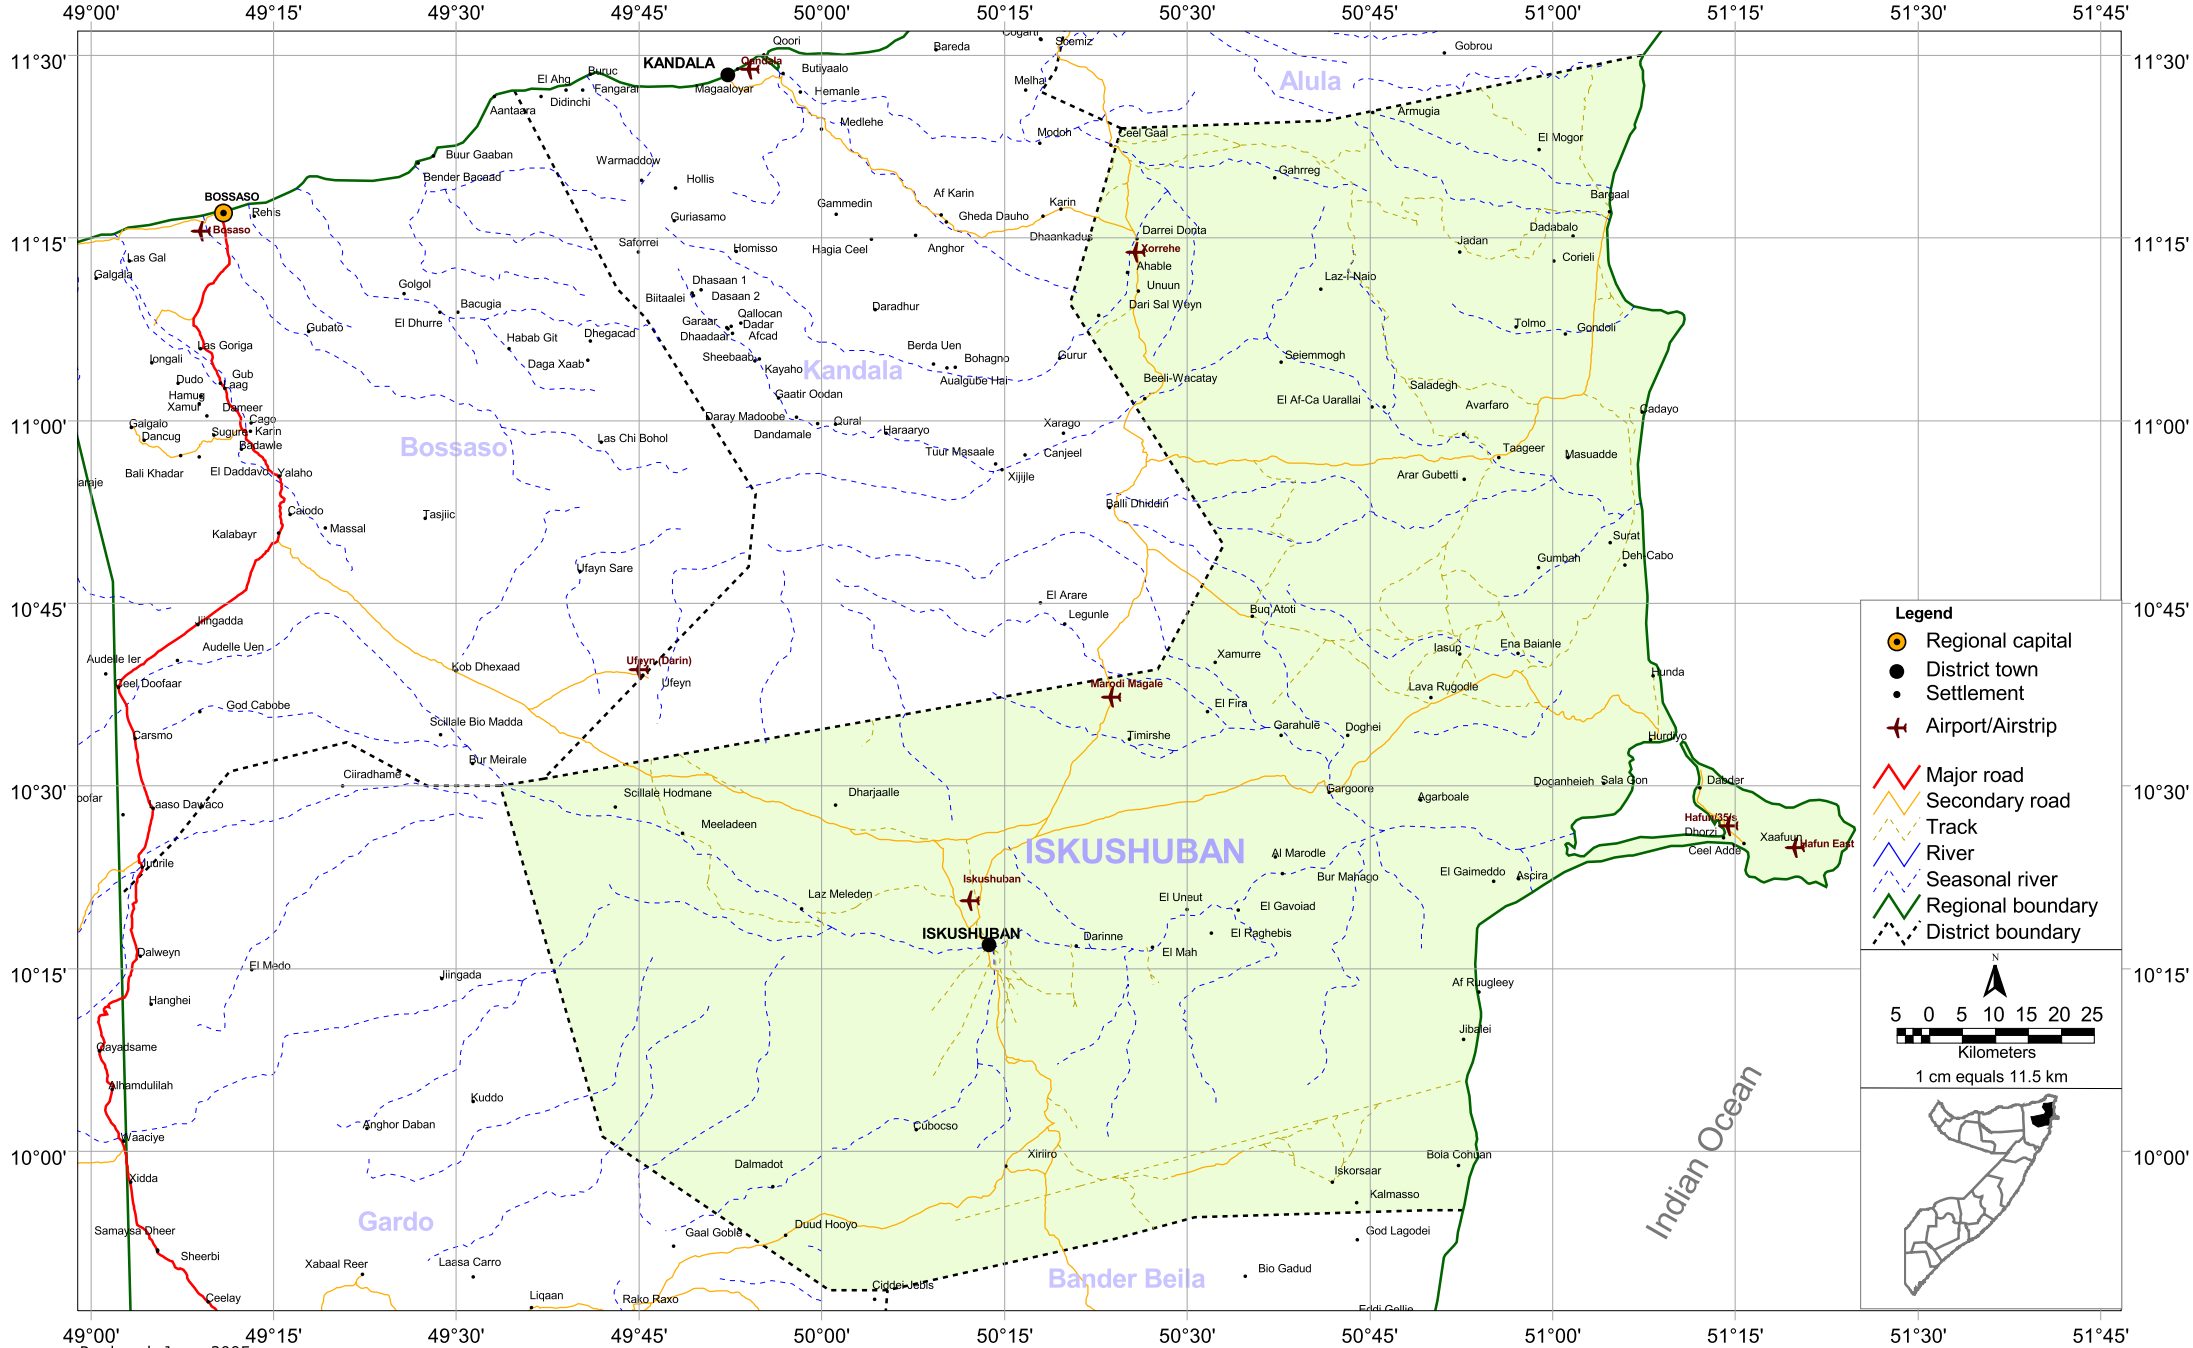

# SOMALIA: BARI REGION, ISKUSHUBAN DISTRICT

**Legend**

- Regional capital
- District town
- Settlement
- Airport/Airstrip
- Major road
- Secondary road
- Track
- River
- Seasonal river
- Regional boundary
- District boundary

Produced: June, 2005

Food Security Analysis Unit - Somalia <http://www.fsauosomali.org>

P.O. Box 1230 Village Market, Nairobi, Kenya Email: [fsauinfo@fsau.or.ke](mailto:fsauinfo@fsau.or.ke) tel: 254-20-3745734 fax: 254-20-3740598  
 FSAU is managed by FAO, funded by EC and USAID-Somalia FSAU Partners are FEWS, WFP, FAO, UNOCHA, SCF-UK, UNICEF, CARE, UNDP  
 The boundaries and names on these maps do not imply official endorsement or acceptance by the United Nations. The regional & District boundaries reflect those endorsed by the Government of the Republic of Somalia in 1986.