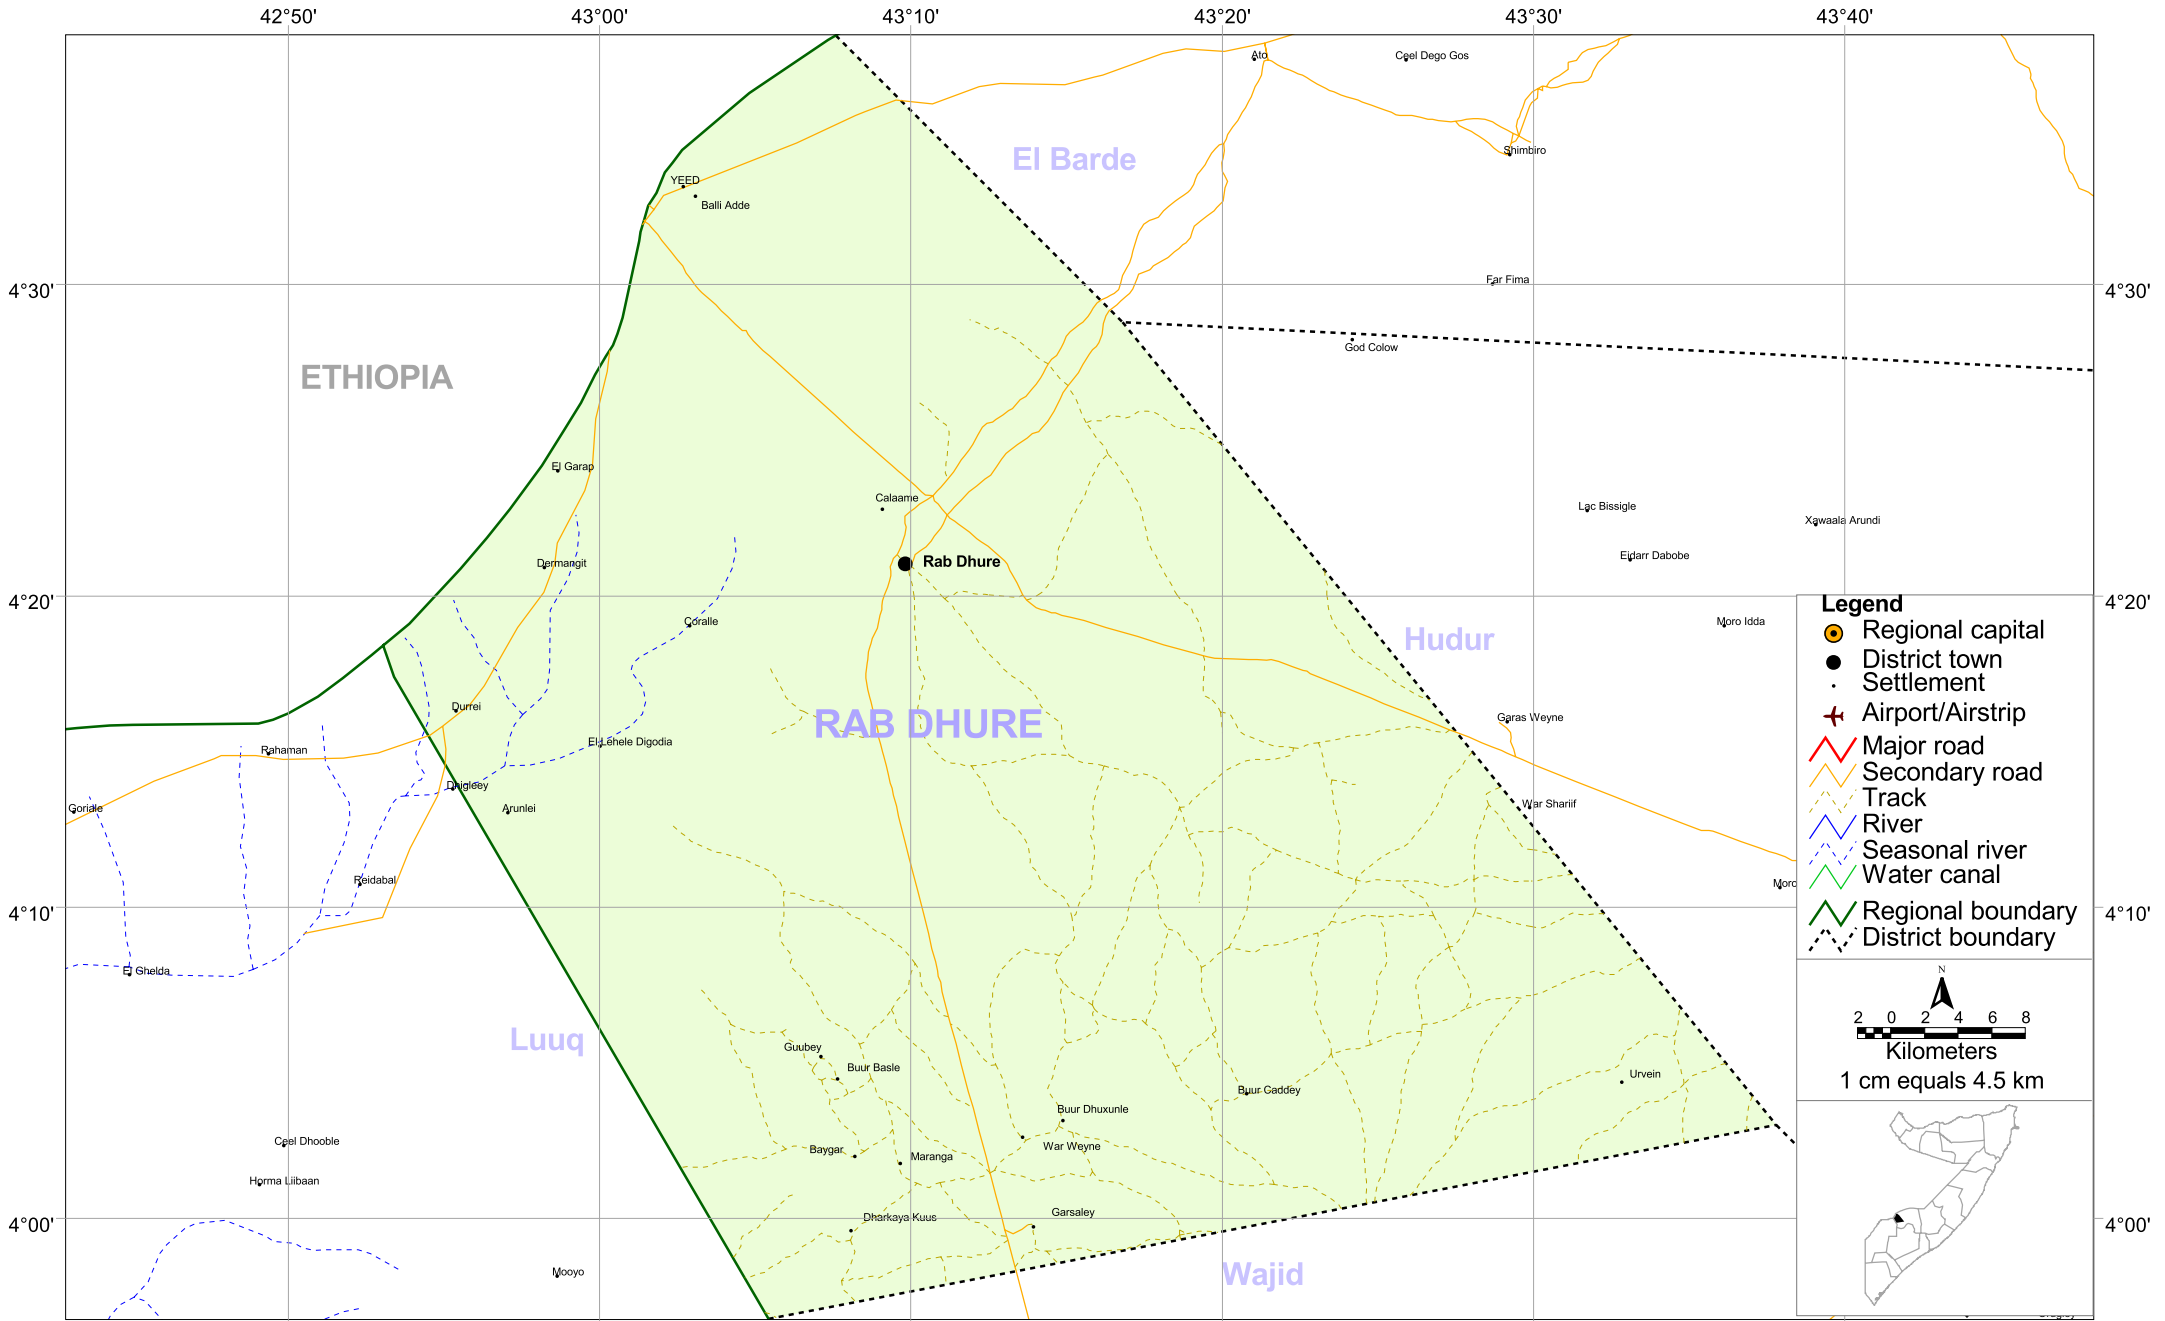

SOMALIA: BAKOOL REGION, RAB DHURE DISTRICT

Legend

- Regional capital
- District town
- Settlement
- Airport/Airstrip
- Major road
- Secondary road
- Track
- River
- Seasonal river
- Water canal
- Regional boundary
- District boundary

Produced: June, 2005

Food Security Analysis Unit - Somalia <http://www.fsasomali.org>

P.O. Box 1230 Village Market, Nairobi, Kenya Email: fsauinfo@fsau.or.ke tel: 254-20-3745734 fax: 254-20-3740598
 FSAU is managed by FAO, funded by EC and USAID-Somalia FSAU Partners are FEWS, WFP, FAO, UNOCHA SCF-UK, UNICEF, CARE, UNDP
 The boundaries and names on these maps do not imply official endorsement or acceptance by the United Nations. The regional & District boundaries reflect those endorsed by the Government of the Republic of Somalia in 1986.